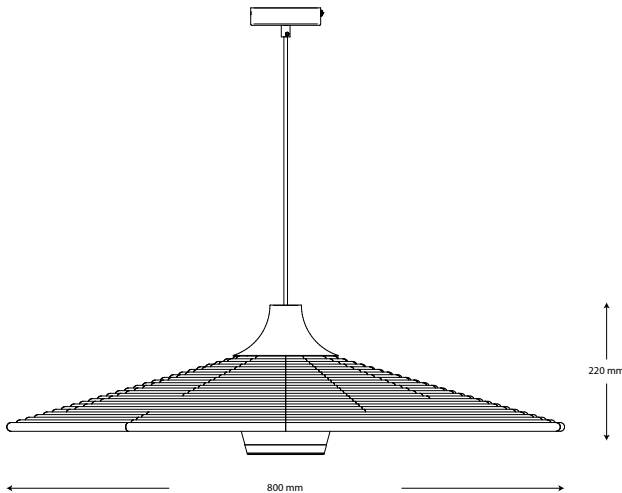

PARROT JETTE SCHEIB

PENDANT LAMP PARROT L

- REFERENCE 21639  Sand
 REFERENCE 21640  Green
 REFERENCE 21641  Brown

DIMENSIONS

- HEIGHT 22 cm
 WIDTH 80 cm
 DEPTH 80 cm
 WEIGHT 3.4 kg
 CANOPY Ø 12 cm ht. 2.5 cm
 CABLE LENGHT 220 cm

MATERIALS

- LAMPSHADE abaca, raphia
 CANOPY metal
 CABLE textile

LIGHTING

- BULB E27
 INCLUDED No
 LED COMPATIBLE Yes
 WATTAGE 40W max
 SWITCH/DIMMER No

COLORS

- LAMPSHADE 
 CORD 
 CANOPY 

PACKAGING

- HEIGHT 21 cm
 WIDTH 23 cm
 DEPTH 23 cm
 WEIGHT (WITH BOX) . 1,2 kg

BOX 1

- HEIGHT 19 cm
 WIDTH 85 cm
 DEPTH 85 cm
 WEIGHT (WITH BOX) . 6,2 kg

BOX 2

NORMS

- CE yes
 IP 20
 CLASS II